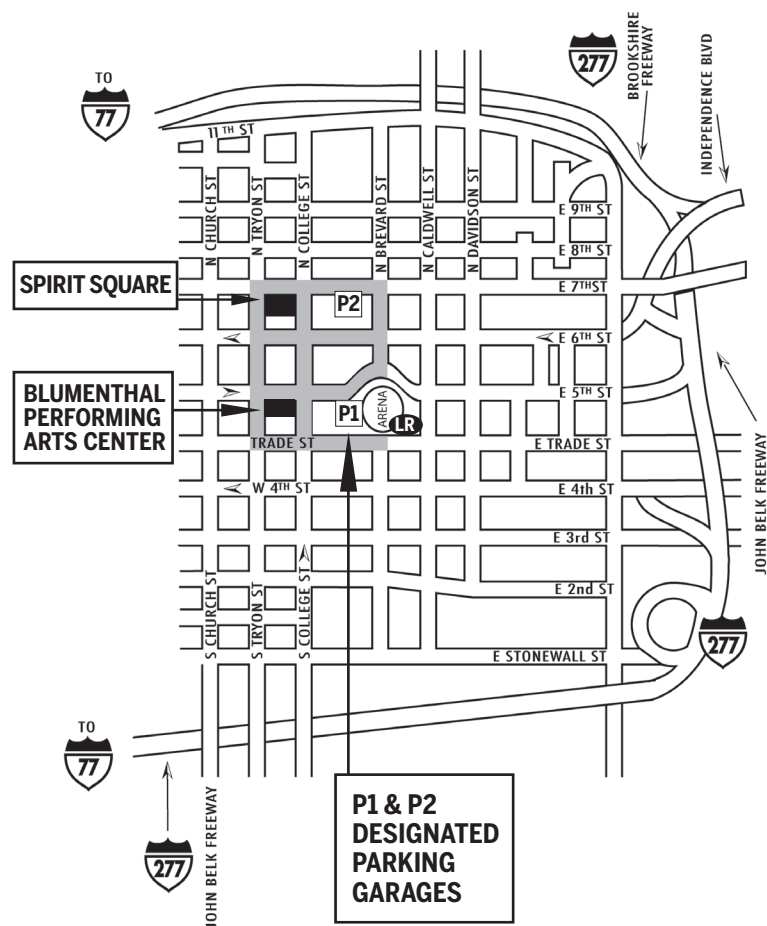

## LEGEND

**P1** Bank of America Center Parking Garage

**P2** 7th Street Station Parking Garage

**E** Parking Garage Entrance

**O** OVERSTREET WALKWAYS

**LR** Light Rail Stations

**V** Valet Drop Off

## STREET MAP

## PARKING MAP

## LIGHT RAIL STATION

**CTC/ARENA STATION:** Suggested if you are attending an event at the Blumenthal Performing Arts Center (Booth Playhouse, Belk Theater and Stage Door Theater)

**7TH STREET STATION:** Suggested if you are attending an event at Spirit Square (McGlohon Theater and Duke Energy Theater)