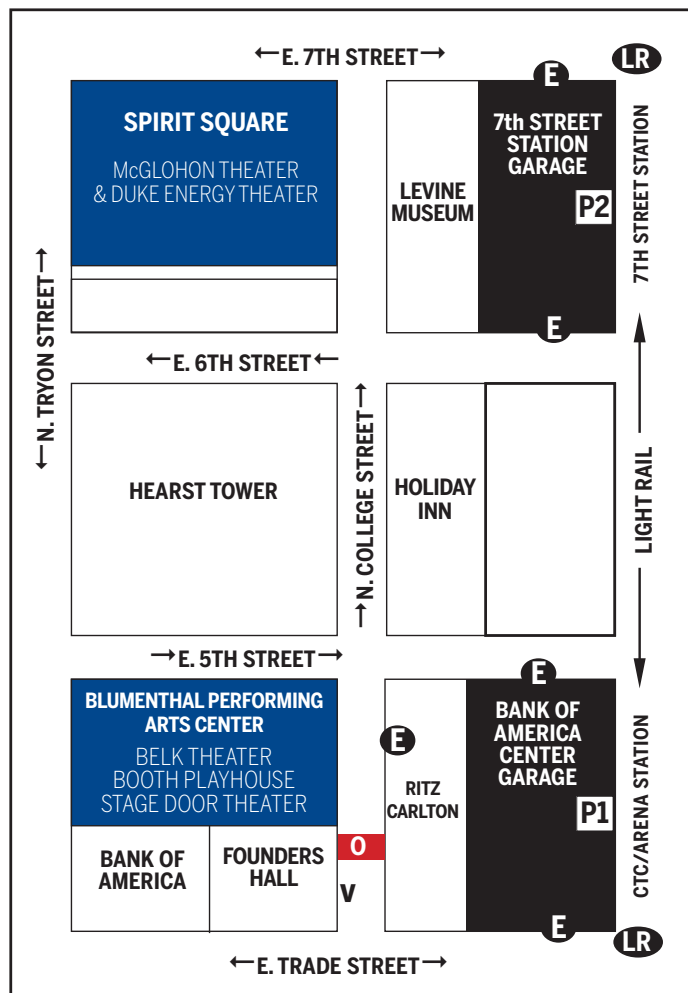

## LEGEND

**P1** Bank of America Center Parking Garage

**P2** 7th Street Station Parking Garage

**E** Parking Garage Entrance

**O** OVERSTREET WALKWAYS

**LR** Light Rail Stations

**V** Valet Drop Off

## STREET MAP

## PARKING MAP

## LIGHT RAIL STATION

**CTC/ARENA STATION:** Suggested if you are attending an event at the Blumenthal Performing Arts Center (Booth Playhouse, Belk Theater and Stage Door Theater)

**7TH STREET STATION:** Suggested if you are attending an event at Spirit Square (McGlohon Theater and Duke Energy Theater)