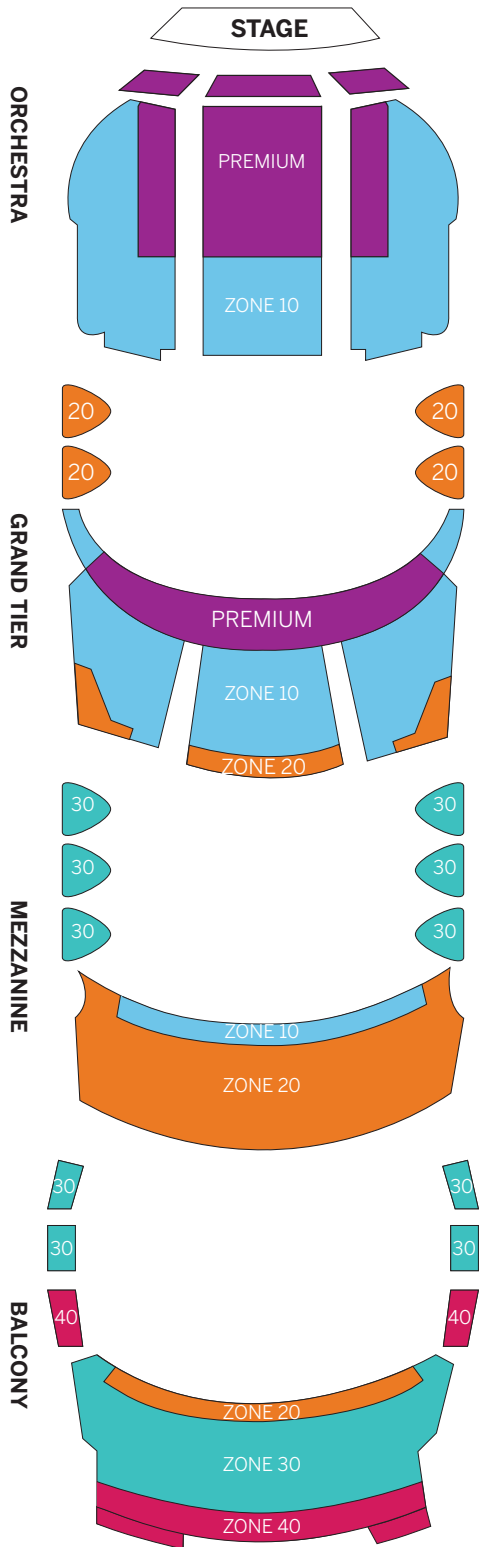

2026-2027 PNC BROADWAY LIGHTS SERIES PRICING

View detailed seating charts when you select "Get Tickets" at BlumenthalArts.org

PEAK 2026-27 PNC BROADWAY PRICES

FRIDAY, SATURDAY MATINEE AND EVENING, AND SUNDAY MATINEE

PRICE LEVEL	7 SHOWS	W/ 8TH SHOW ADD-ON
PREMIUM	\$1,014.06	\$1,139.01
ZONE 10	\$793.14	\$896.64
ZONE 20	\$632.27	\$714.32
ZONE 30	\$477.82	\$543.78
ZONE 40	\$363.06	\$413.47

INCLUDES APPLICABLE TAXES AND FEES. PRICING SUBJECT TO CHANGE.

NON-PEAK 2026-27 PNC BROADWAY PRICES

TUESDAY, WEDNESDAY, THURSDAY, AND SUNDAY EVENING

PRICE LEVEL	7 SHOWS	W/ 8TH SHOW ADD-ON
PREMIUM	\$928.27	\$1,042.49
ZONE 10	\$734.14	\$826.91
ZONE 20	\$578.63	\$649.95
ZONE 30	\$424.21	\$479.45
ZONE 40	\$330.90	\$375.95

INCLUDES APPLICABLE TAXES AND FEES. PRICING SUBJECT TO CHANGE.

PREMIUM	ZONE 10
ORCHESTRA Front Center	ORCHESTRA Left, Right, Rear Center
GRAND TIER Grand Tier Circle	GRAND TIER Mid Center, Left, Right
MEZZANINE Front Row	MEZZANINE Front Row
ZONE 20	ZONE 30
GRAND TIER Rear Center, Left, Right, Boxes	MEZZANINE Boxes
MEZZANINE Full Section	BALCONY Mid Section, Front Boxes
BALCONY Front Row	BALCONY Front Row
ZONE 40	
BALCONY Rear, Rear Boxes	