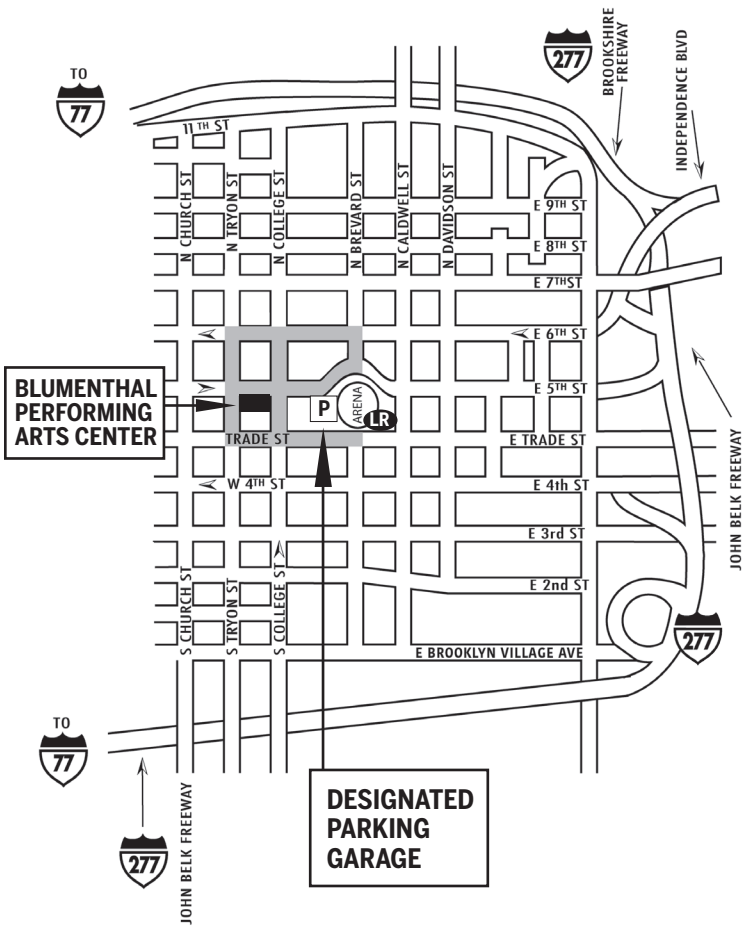

### Bank of America Center Parking Garage

Entrances at: 150 N. College St. • 290 E. 5th St.

**\$10 Rate** with Blumenthal exit pass. *(Purchase at theater or when you buy your tickets.)*

**PLEASE NOTE:** The \$10 rate is applicable when parked in the select garages after 5 p.m. on weekdays, Monday-Friday. If parked in the garage before 5 p.m., the \$10 rate is void. There is no time restriction for the weekend, Saturday and Sunday.

## STREET MAP

## PARKING MAP

## LEGEND

- P** Bank of America Center Parking Garage
- E** Parking Garage Entrance
- O** OVERSTREET WALKWAYS
- LR** Light Rail Stations
- V** Valet Drop Off