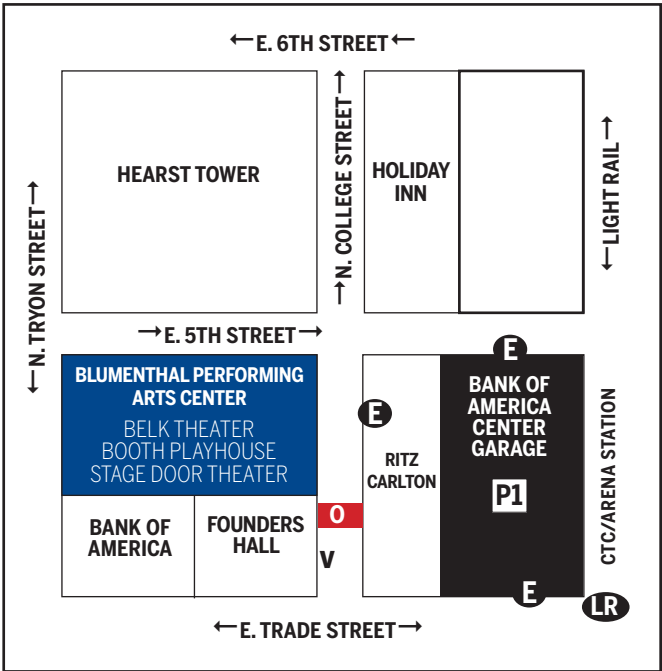

### Bank of America Center Parking Garage

Entrances at: 150 N. College St. • 290 E. 5th St.

**\$10 Rate** with Blumenthal exit pass. *(Purchase at theater or when you buy your tickets.)*

**PLEASE NOTE:** The \$10 rate is applicable when parked in the select garages after 5 p.m. on weekdays, Monday-Friday. If parked in the garage before 5 p.m., the \$10 rate is void. There is no time restriction for the weekend, Saturday and Sunday.

## STREET MAP

## PARKING MAP

## LEGEND

- P** Bank of America Center Parking Garage
- E** Parking Garage Entrance
- O** OVERSTREET WALKWAYS
- LR** Light Rail Stations
- V** Valet Drop Off